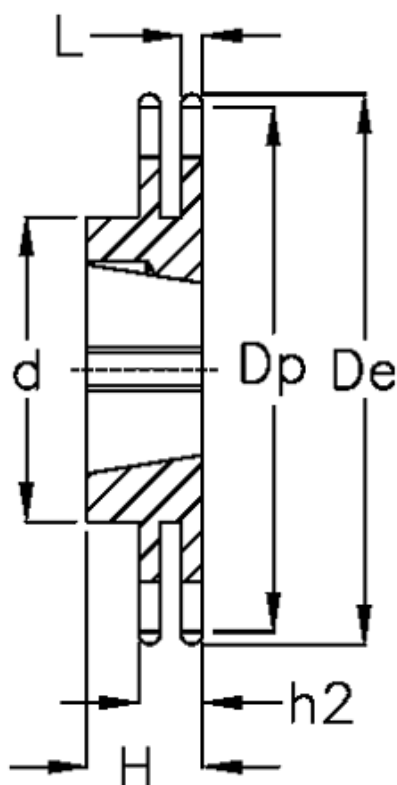

Article number: 616032003095

Description: Taperbored sprocket 06 B-2 Z=95 duplex
for bushing 1610

Measures

C	= 1
d	= 90
De	= 292.5
Dp	= 288.08
For bush	= 1610
For chain size	= 3/8" x 7/32"
For chain type	= 06 B-2
H	= 25

h2	= 15.4
Material	= Støbejern
Number of teeth	= 95